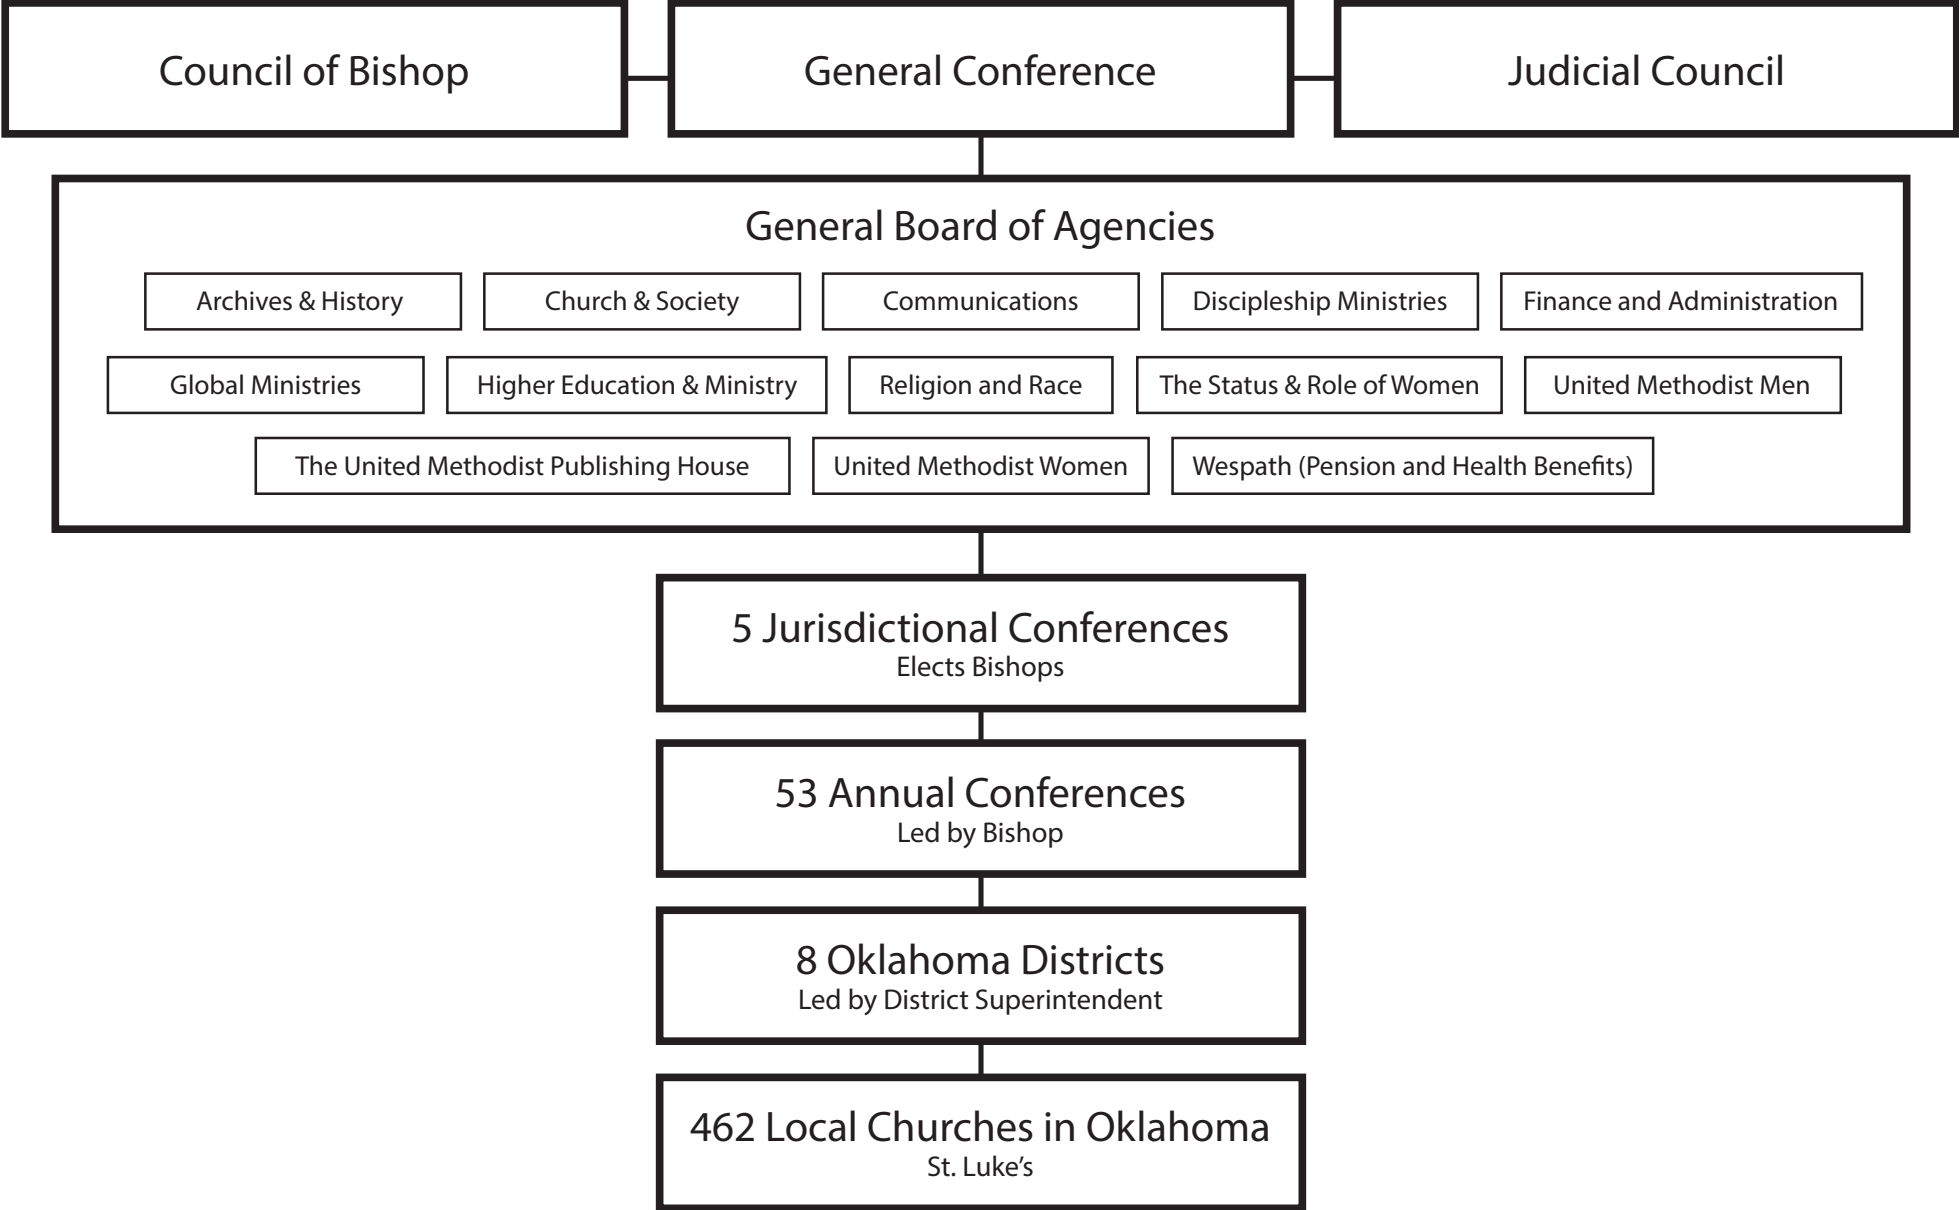

UNITED METHODIST CHURCH STRUCTURE

METHODIST CHURCH TIMELINE